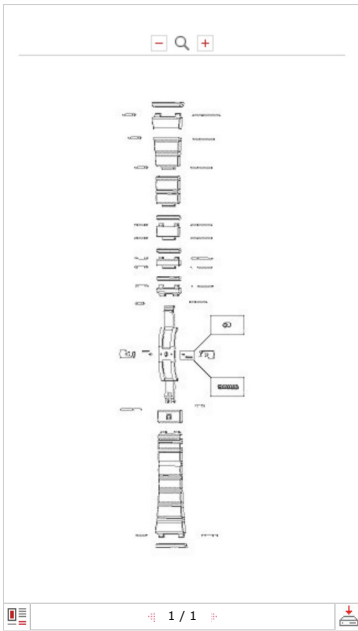

YEL GOLD BRACELET 18CT.3N | 020BB1655938

		026BB938	YELGOLD END PIECE 1655
		189BB0140	DECOR ENDLINK AU750-3N
		035BB1655938	YEL GOLD SLIDER 18C 3N
		035BB0000004	NEUTRAL YELL.GOLD 3N UNDERPIECE 18MM
		085ST0058 (x2)	SPRING
		086BB0188 (x2)	PUSHER AU750-3N
		124BC3274 (x2)	SCREW W/H S1.20 L2.7 AU750-WH
		085ST0058 (x2)	SPRING
		086BB0188 (x2)	PUSHER AU750-3N
		114BB1655 (x3)	18CT.3N YEL.GOLD LINK
		125BB165503	LINK
		128BC9938	WHITE GOLD 18CT.PIN
		189BB0137	DECOR PARALLELE AU750-3N
		201BC0262	WHITE GOLD PIPE 18CT.
		115BB1655	1/2 GOLD LINK 18CT 3N
		125BB165504	LINK
		128BC9938	WHITE GOLD 18CT.PIN
		189BB0137	DECOR PARALLELE AU750-3N
		201BC0262	WHITE GOLD PIPE 18CT.
		116BB1655	18C 3N YEL GOLD COVER